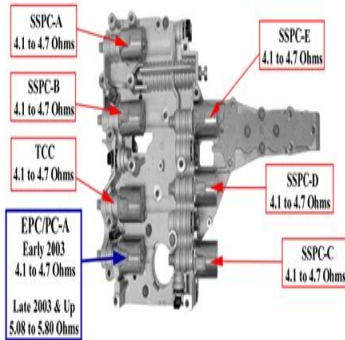

Solenoid	Controls	Pressure vs. Current
SSPC-A	Coast Clutch	Inversly Proportional
SSPC-B	Overdrive Clutch	Directly Proportional
SSPC-C	Intermediate Clutch	Directly Proportional
SSPC-D	Direct Clutch	Inversly Proportional
SSPC-E	Low/Reverse Clutch	Directly Proportional
TCC	Torque Converter Clutch	Directly Proportional
EPC/PC-A	Line Pressure	Inversly Proportional